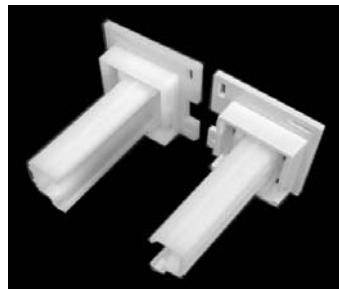

# Houck Brackets, Sockets

Houck CT Rear Mount Bracket  
STK 240, Pair

Houck CT Rear Mount Bracket  
STK 241, Pair

Houck CT Rear Mount Bracket  
STK 250 Screw-in, Pair

Houck CT Rear Mount Bracket  
STK 251 Adjustable, Screw-in,  
Pair

Houck CT Rear Mount Bracket  
STK 750 Screw-in, Pair

Houck CT Rear Mount Bracket  
STK 751 Adjustable, Screw-in,  
Pair

Houck CT Rear Mount Bracket  
STK 260 SD, Plug-in, Pair

Houck CT Rear Mount Bracket  
STK 260 Screw-in, Pair

Houck CT Rear Mount Bracket  
STK 260, Pair  
STK 260.3125, 1/4" dowel  
STK 260.4375, 7/16" dowel  
STK 260.6875, 11/16" dowel

Houck CT Rear Mount Bracket  
STK 540, Pair

Houck CT Rear Mount Bracket  
STK 545, Pair