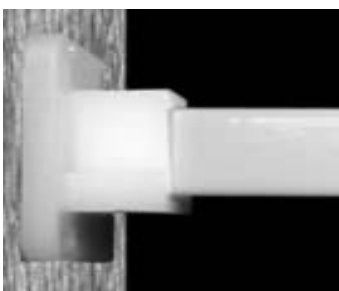

Houck CT Rear Mount Bracket
STK 540, Pair