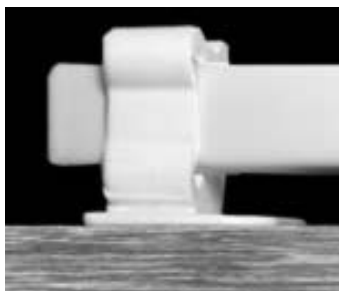

Houck CT Rear Mount Bracket  
STK 260, Pair  
STK 260.3125, 1/4" dowel  
STK 260.4375, 7/16" dowel  
STK 260.6875, 11/16" dowel

Houck CT Rear Mount Bracket  
STK 540, Pair

Houck CT Rear Mount Bracket  
STK 545, Pair

Houck CT Rear Mount Bracket  
STK 550, Pair

Houck CT Rear Mount Bracket  
STK 551, Pair