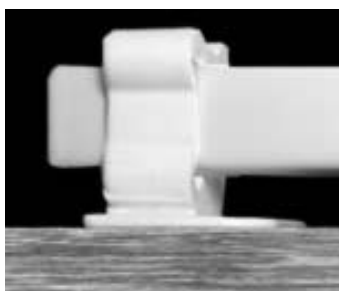

Houck CT Rear Mount Bracket  
STK 260, Pair  
STK 260.3125, 1/4" dowel  
STK 260.4375, 7/16" dowel  
STK 260.6875, 11/16" dowel

Houck CT Rear Mount Bracket  
STK 540, Pair

Houck CT Rear Mount Bracket  
STK 545, Pair

Houck CT Rear Mount Bracket  
STK 550, Pair

Houck CT Rear Mount Bracket  
STK 551, Pair