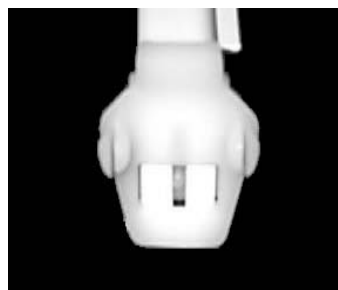

# Houck Brackets, Sockets

Houck CT Rear Mount Bracket  
STK 240, Pair

Houck CT Rear Mount Bracket  
STK 241, Pair

Houck CT Rear Mount Bracket  
STK 250 Screw-in, Pair

Houck CT Rear Mount Bracket  
STK 251 Adjustable, Screw-in,  
Pair

Houck CT Rear Mount Bracket  
STK 750 Screw-in, Pair

Houck CT Rear Mount Bracket  
STK 751 Adjustable, Screw-in,  
Pair

Houck CT Rear Mount Bracket  
STK 260 SD, Plug-in, Pair

Houck CT Rear Mount Bracket  
STK 260 Screw-in, Pair