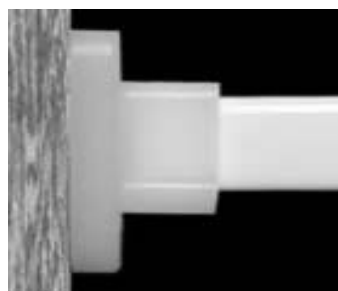

Houck CT Rear Mount Bracket
STK 545, Pair