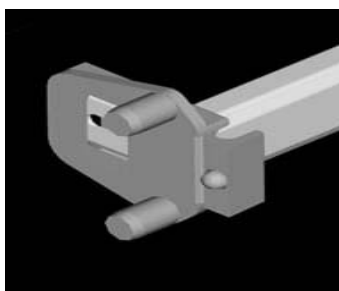

# Houck Brackets, Sockets

Houck CT Rear Mount Bracket  
STK 240, Pair

Houck CT Rear Mount Bracket  
STK 241, Pair

Houck CT Rear Mount Bracket  
STK 250 Screw-in, Pair

Houck CT Rear Mount Bracket  
STK 251 Adjustable, Screw-in,  
Pair

Houck CT Rear Mount Bracket  
STK 750 Screw-in, Pair

Houck CT Rear Mount Bracket  
STK 751 Adjustable, Screw-in,  
Pair

Houck CT Rear Mount Bracket  
STK 260 SD, Plug-in, Pair

Houck CT Rear Mount Bracket  
STK 260 Screw-in, Pair

Houck CT Rear Mount Bracket  
STK 260, Pair  
STK 260.3125, 1/4" dowel  
STK 260.4375, 7/16" dowel  
STK 260.6875, 11/16" dowel

Houck CT Rear Mount Bracket  
STK 540, Pair

Houck CT Rear Mount Bracket  
STK 545, Pair