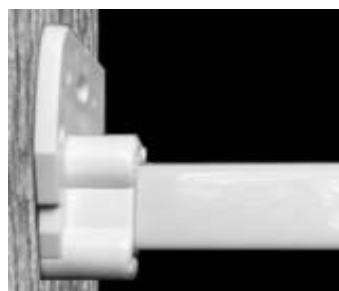

Houck CT Rear Mount Bracket
STK 550, Pair